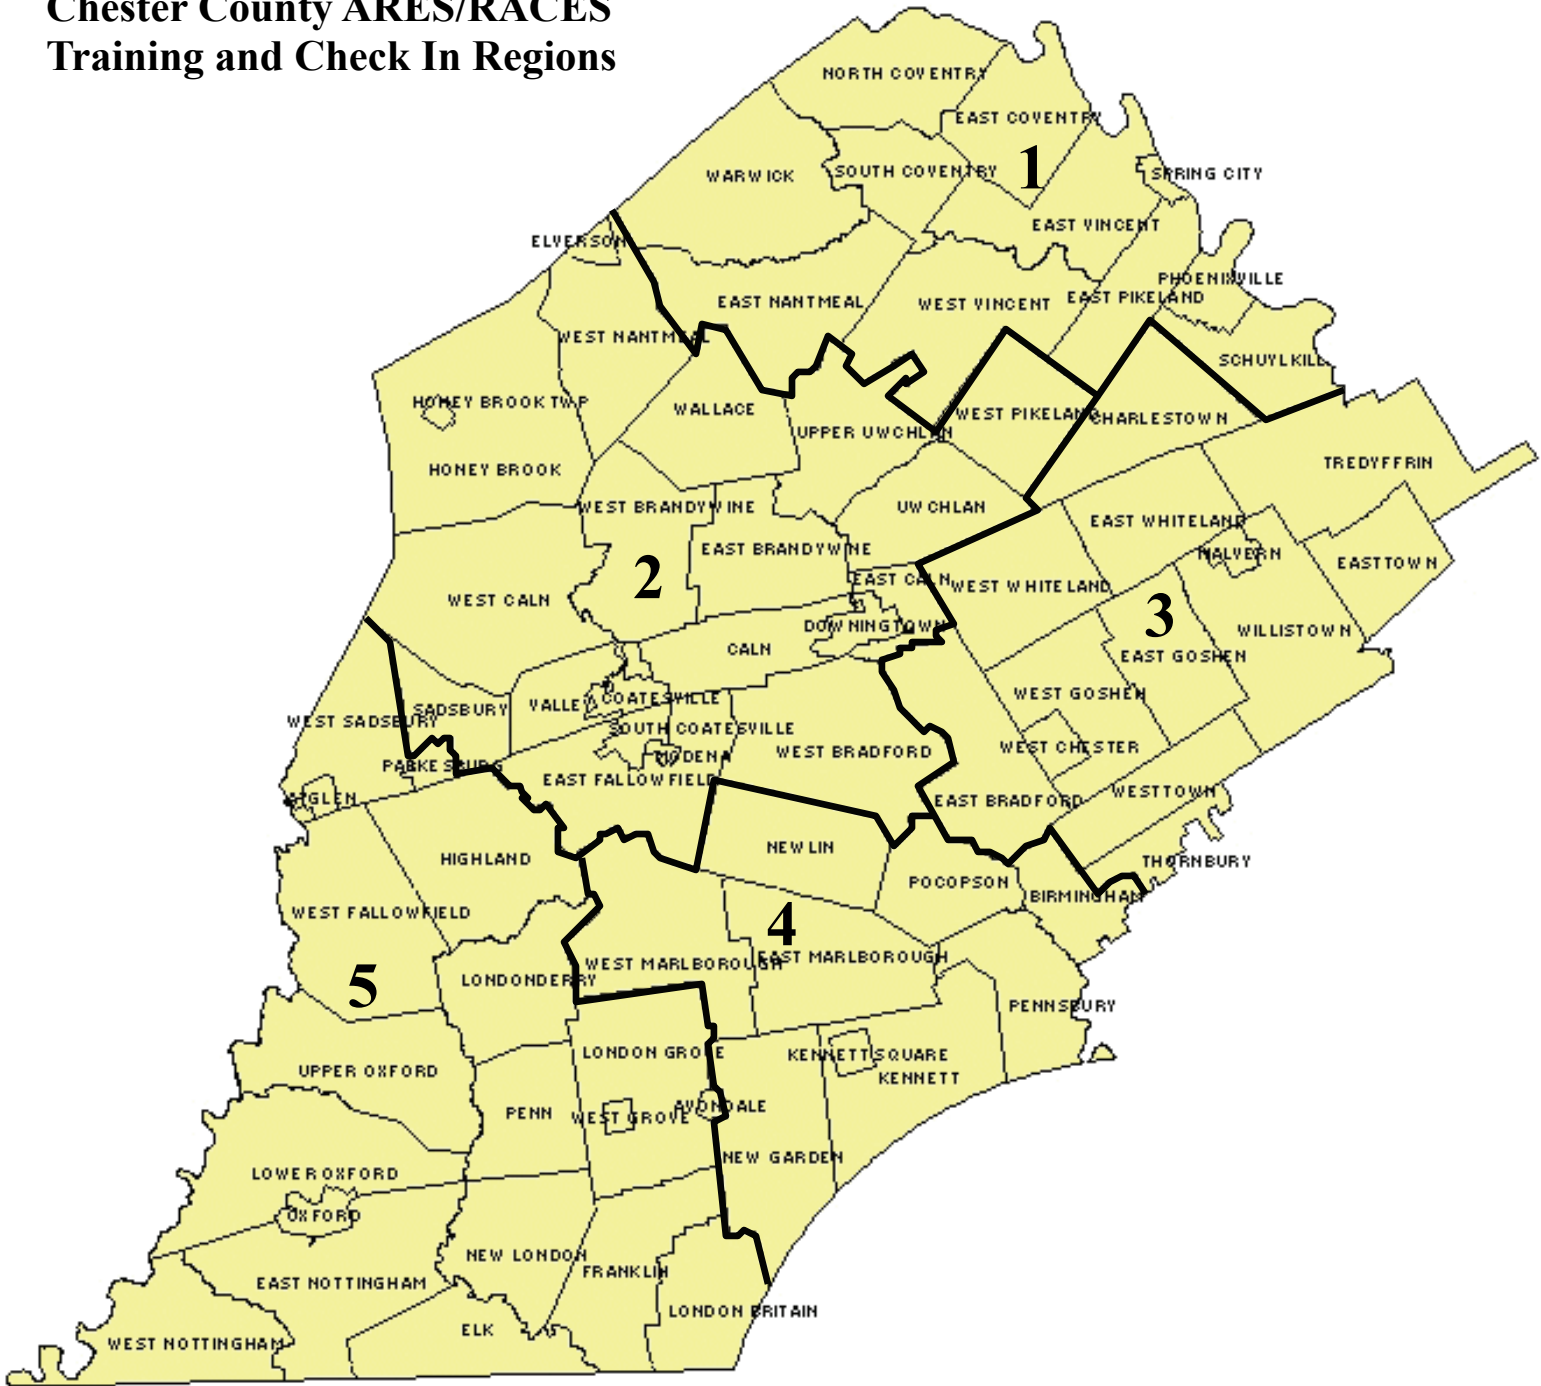

Chester County ARES/RACES Training and Check In Regions

Region 1	Region 2	Region 3	Region 4	Region 5
East Coventry Township	Caln Township	Upper Uwchlan Township	Birmingham Township	Atglen Borough
East Nantmeal Township	Coatesville City	Uwchlan Township	East Marlborough Township	Avondale Borough
East Pikeland Township	Downingtwn Borough	Valley Township	Kennett Township	East Nottingham Township
East Vincent Township	East Brandywine Township	Wallace Township	Kennett Square Borough	Elk Township
North Coventry Township	East Caln Township	West Bradford Township	New Garden Township	Franklin Township
Phoenixville Borough	East Fallowfield Township	West Brandywine Township	Newlin Township	Highland Township
Schuylkill Township	Elverson Borough	West Caln Township	Pennsbury Township	London Britain Township
South Coventry Township	Honey Brook Borough	West Nantmeal Township	Pocopson Township	London Grove Township
Spring City Borough	Honey Brook Township	West Pikeland Township	West Marlborough Township	Londonderry Township
Warwick Township	Modena Borough			Lower Oxford Township
West Vincent Township	Sadsbury Township			New London Township
	South Coatesville Borough			Oxford Borough
				Parkesburgh Borough
				Penn Township
				Upper Oxford Township
				West Fallowfield Township
				West Grove Borough
				West Nottingham Township
				West Sadsbury Township