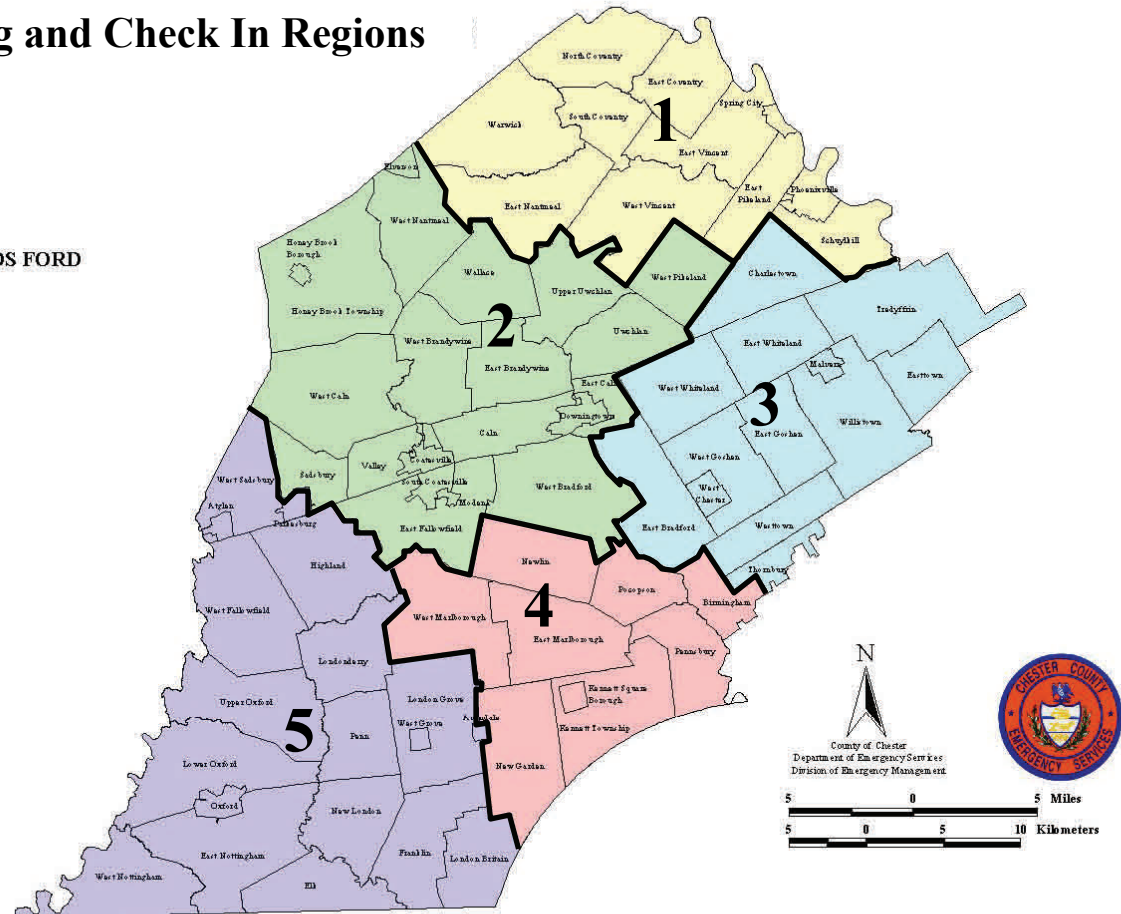

School Districts

WEST CHESTER
GREAT VALLEY
TREDYFFRIN EASTTOWN

Region 4

School Districts

UNIONVILLE-CHADDS FORD
KENNETT

Region 5

School Districts

AVON-GROVE
OCTORARA
OXFORD

Region 1

East Coventry Township
East Nantmeal Township
East Pikeland Township
East Vincent Township
North Coventry Township
Phoenixville Borough
Schuylkill Township
South Coventry Township
Spring City Borough
Warwick Township
West Vincent Township

Region 2

Calm Township
Coatesville City
Downingtown Borough
East Brandywine Township
East Caln Township
East Fallowfield Township
Elverson Borough
Honey Brook Borough
Honey Brook Township
Modena Borough
Sadsbury Township
South Coatesville Borough

Region 5

Birmingham Township
East Marlborough Township
Kennett Township
Kennett Square Borough
New Garden Township
Newlin Township
Pennsbury Township
Pocopson Township
West Marlborough Township

Atglen Borough
Avondale Borough
East Nottingham Township
Elk Township
Franklin Township
Highland Township
London Britain Township
London Grove Township
Londonderry Township
Lower Oxford Township
New London Township
Oxford Borough
Parkesburgh Borough
Penn Township
Upper Oxford Township
West Fallowfield Township
West Grove Borough
West Nottingham Township
West Sadsbury Township